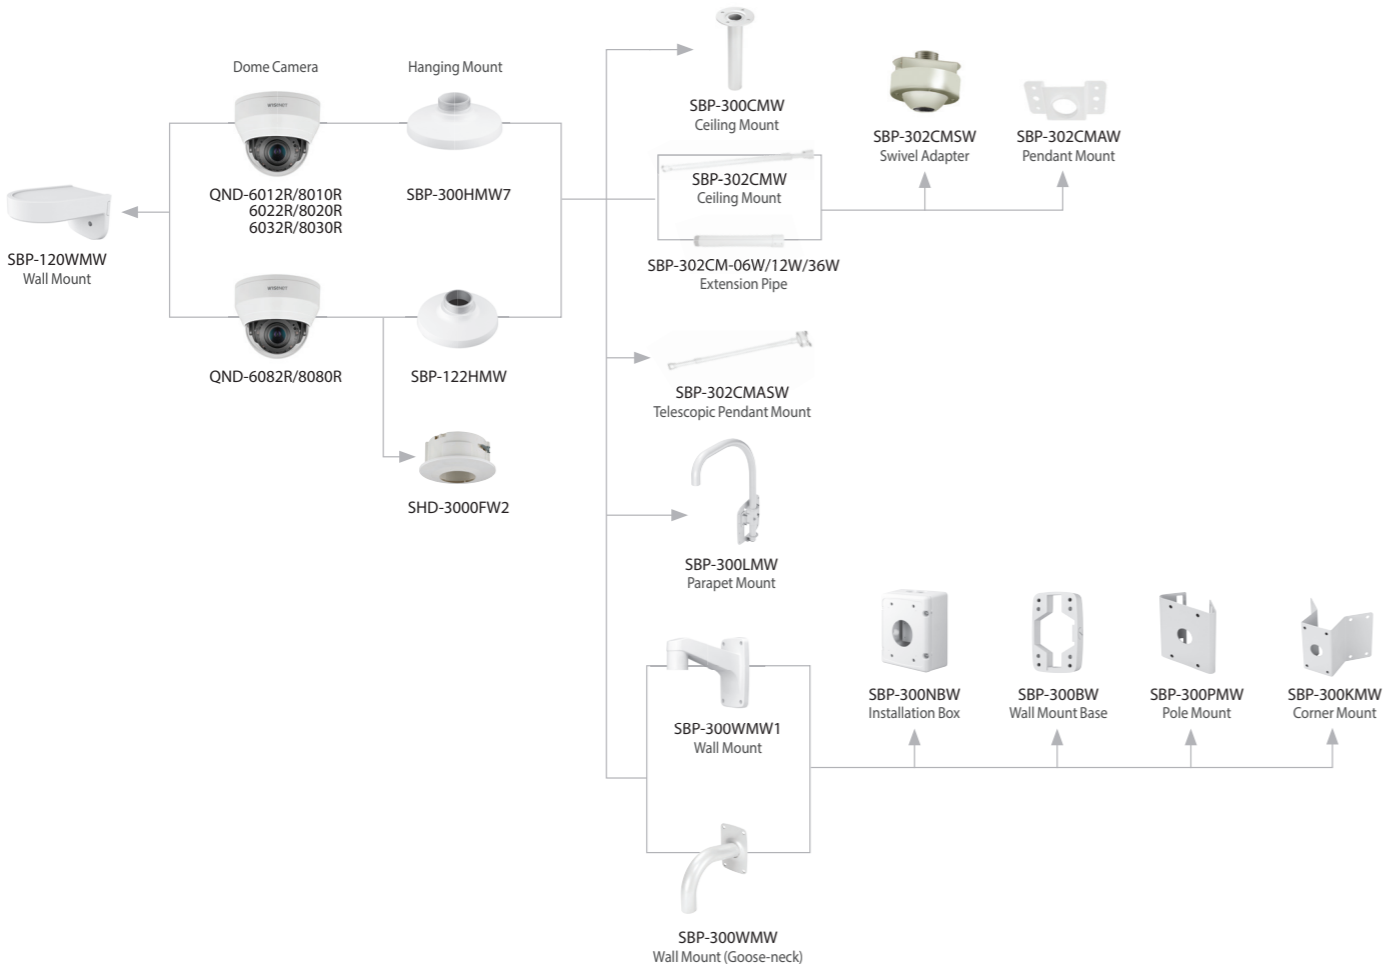

Accessory Configuration

Dome