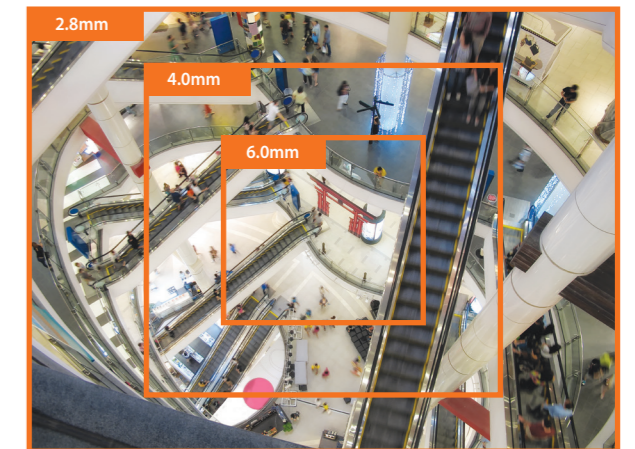

Various lens options

Fixed Lens

The Wisenet Q series fixed-lens models are available with focal lengths of 2.8mm, 4.0mm and 6.0mm. The 2.8mm lens is available if you prefer a wide-angle view. If an area to monitor is located further away from the camera, the 6.0mm lens can be utilized.