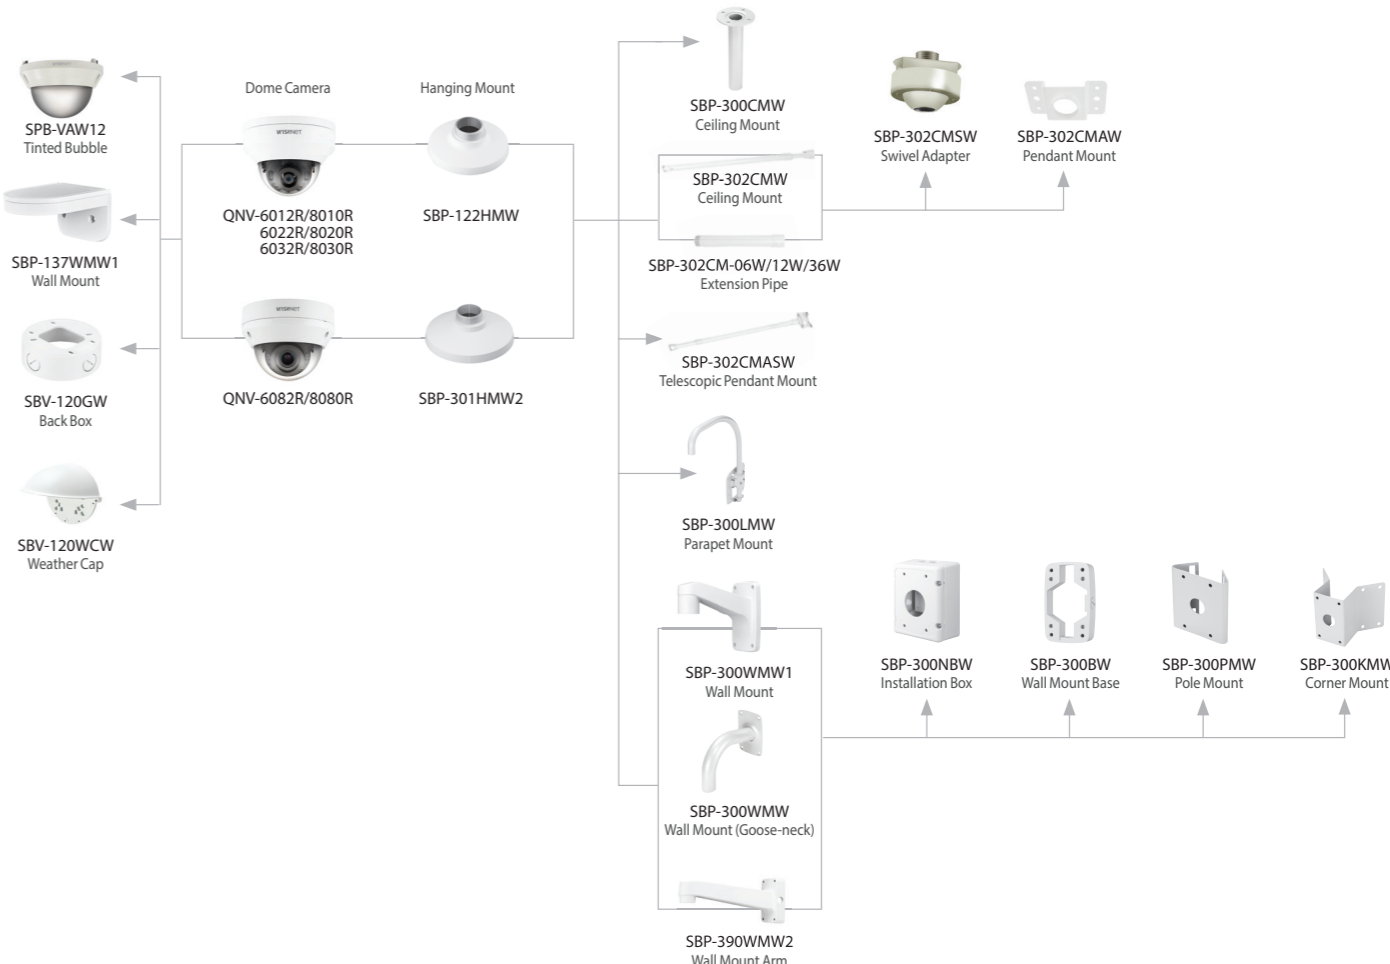

Vandal

Bullet