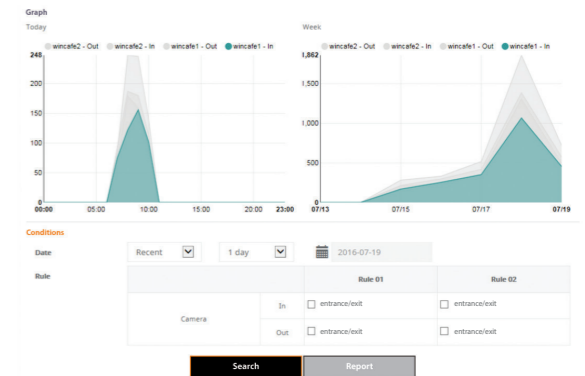

Business intelligence for smarter retail

People Counting

People counting applications within a store allow marketing personnel to identify the busiest times of the day, helping them manage customer flow and better understand buying patterns.