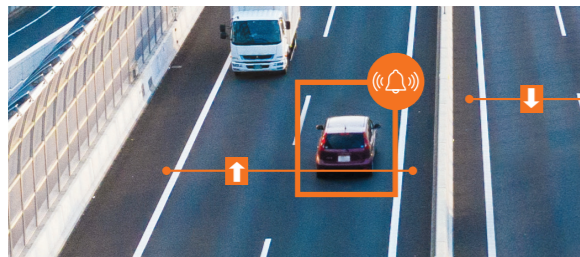

Tampering Detection

Create an alarm if the camera lens is covered or an unauthorized movement changes the field of view.

Directional Detection

Create an alarm if an object is detected in the preset direction.